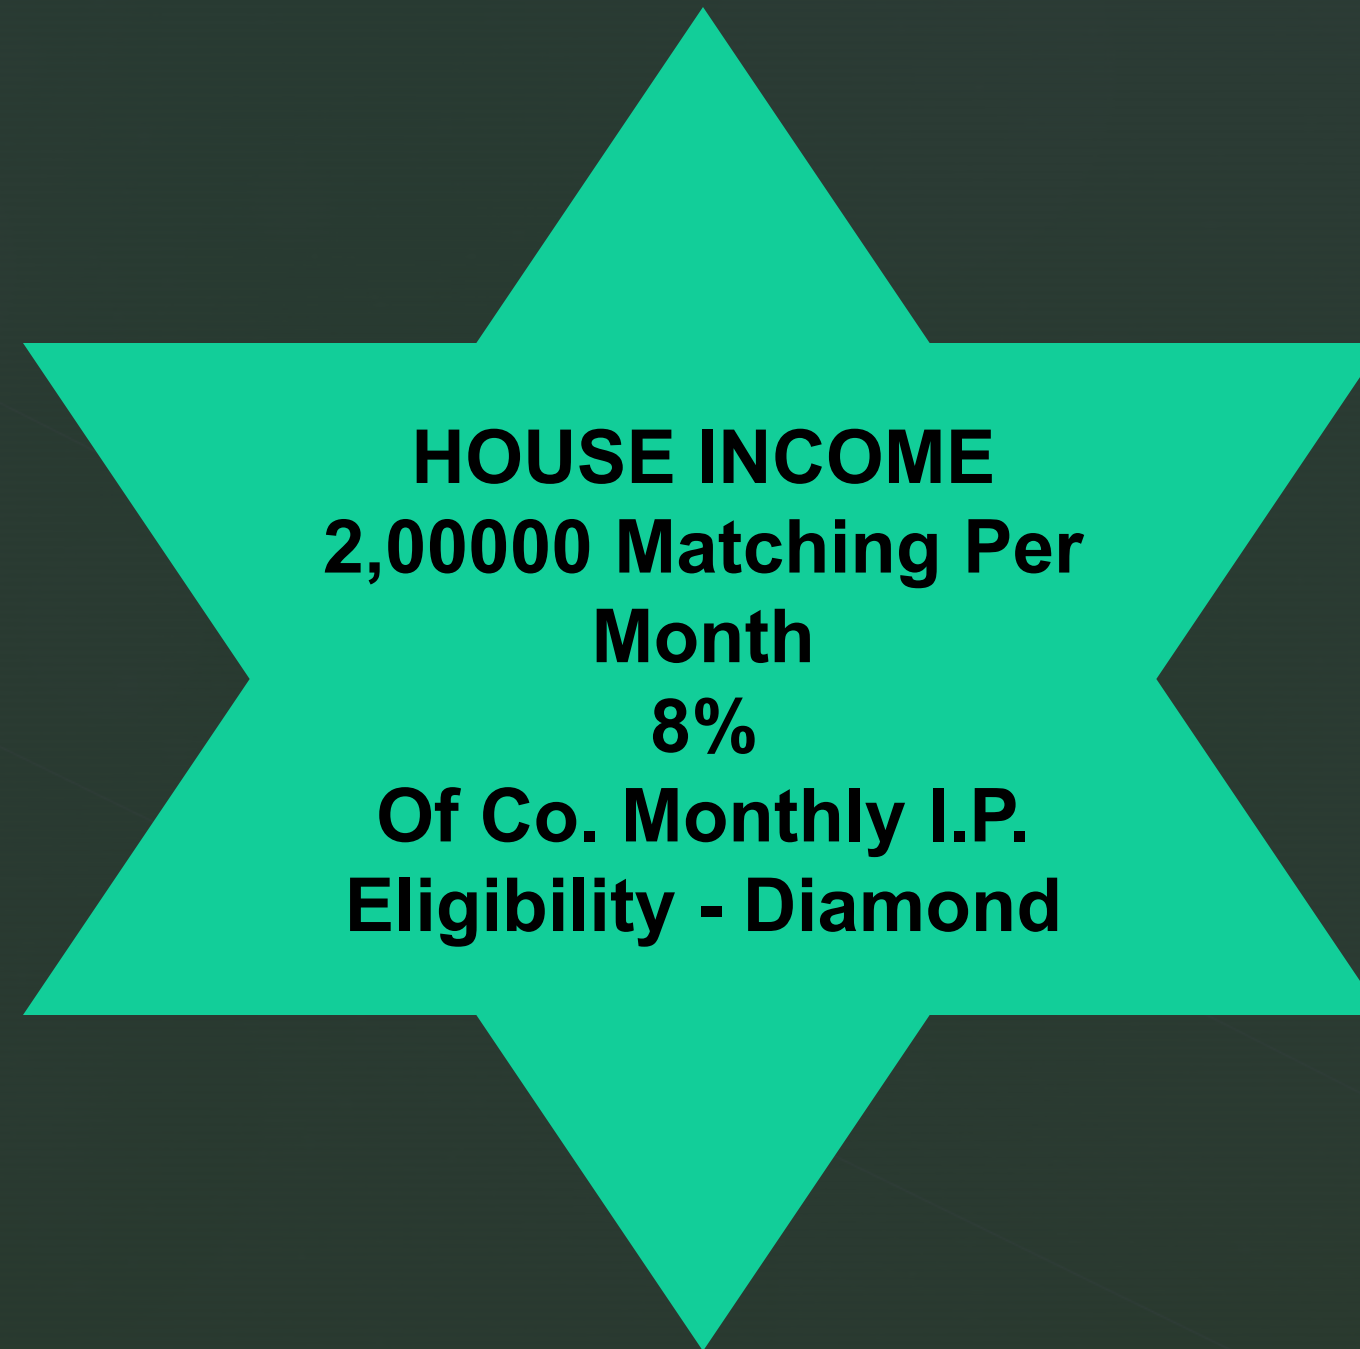

MONTHLY CLUB INCOME

8% of Company Monthly IP Turnover